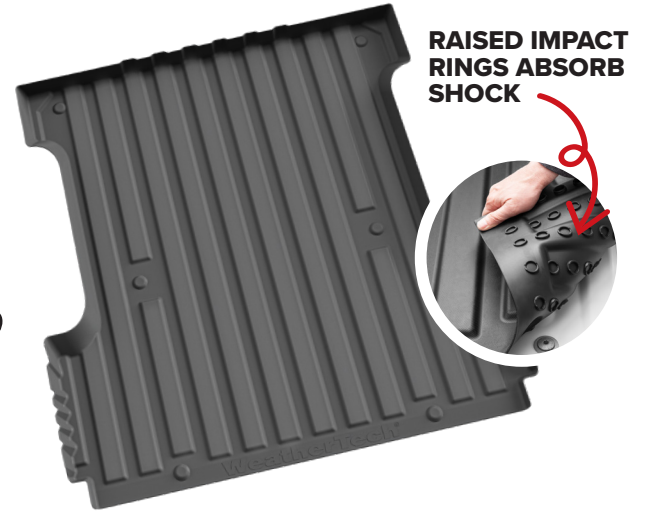

Q4 PROMO

Buy 3 ImpactLiners, Get 1 FREE

*Fits Onboard Generator option | ** No RamBox Cargo Management System
N/A: Only 1 Bed Length for this Application

Part #	Vehicle(s)	Bed Length
36923IM	2023–2024 Chevrolet Colorado / GMC Canyon (5' Bed)	N/A
37006IM	2019–2025 Chevrolet Silverado / GMC Sierra 1500 (5' 9" Bed)	69.9"
38006IM	2019–2025 Chevrolet Silverado / GMC Sierra (6' 6" Bed)	79.4"
38211IM	2020–2025 Chevrolet Silverado 2500/3500 / GMC Sierra 2500/3500 (6' 9" Bed)	82.25"
36701IM	2019–2025 Dodge Ram 1500 (5' 7" Bed)	67.2"
37601IM	2019–2025 Dodge Ram 1500 (6' 4" Bed)	76.8"
36706IM **	2019–2024 Dodge Ram 2500/3500 (6' 4" Box)	76.3"
36924IM	2024+ Ford Ranger	N/A
36926IM	2024+ F-150 (5.5' Bed)	67.1"
36927IM	2024+ Ford F-150 (6.5' Bed)	78.9"
Coming Soon		
36913IM*	2021–2023 Ford F-150 (5.5' Bed)	67.1"
36918IM*	2021–2023 Ford F-150 (6.5' Bed)	78.9"
36912IM	2015–2023 Ford F-150 (5.5' Bed)	67.1"
36907IM	2015–2023 Ford F-150 (6.5' Bed)	78.9"
36922IM	2022–2024 Ford Maverick/Maverick Hybrid	N/A
38210IM	2017–2024 Ford Super Duty (6.75' Bed)	80.2"
36017IM	2020–2024 Jeep Gladiator	N/A
36919IM	2022–2024 Nissan Frontier (5' Bed)	59.5"
36018IM	2024+ Toyota Tacoma (5' Bed) W/O Right Hand Storage	60.5"
36020IM	2024+ Toyota Tacoma (5' Bed) With Right Hand Storage	60.5"
37417IM	2024+ Toyota Tacoma (6' Bed) W/O Right Hand Storage	73.5"
Coming Soon		
37419IM	Toyota Tacoma (6' Bed) With Right Hand Storage	73.5"
Coming Soon		
36920IM	2022–2024 Toyota Tundra (5.5' Bed)	65.6"
36921IM	2022–2024 Toyota Tundra (6.5' Bed)	77.6"