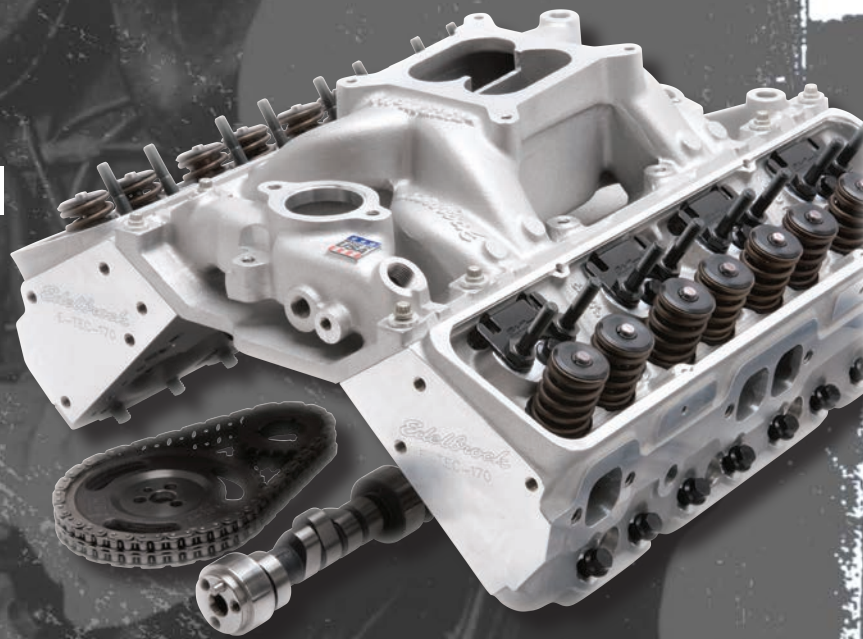

# TOP IT OFF

IT'S POWER IN A BOX!

Buy any NEW Edelbrock Total Power Package Top End Kit and Edelbrock will send you your choice of a

**FREE**

Performer or AVS2 Series Carburetor

OFFER VALID OCTOBER 1 - DECEMBER 31, 2018