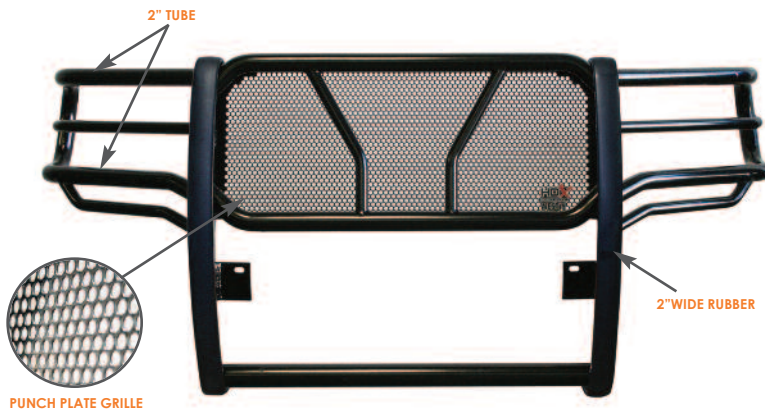

IN-STOCK NOW!

Westin's New **HDX Grille Guard** is made of a 1-piece welded construction with interior and support light guard brackets made of 1" tube. Uprights are fully lined with 1/8" thick and 2" wide rubber to protect the grille guard from bumps and scrapes at the outer most part of the uprights. The HDX Grille Guard also features a full punch plate center grille to intercept impact from flying debris.

HDX - HEAVY DUTY XTREME GRILLE GUARD

- 2" tube, full wrap around wings
- Full "Punch Plate" grille
- 1-Piece welded uprights
- HD rubber upright strips
- 1" tube for support wings

FINISH
BLACK
POLISHED

MATERIAL
MILD STEEL
STAINLESS STEEL