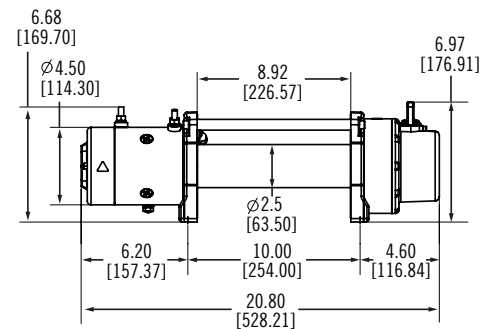

PN 86245

SPECIFICATIONS

Winch model: WARN VR8000

Part numbers: 86245

Rated line pull: 8000 lbs. (3629 kgs)

Motor: 12V DC, Series Wound

Electrical controls: Solenoid

Remote Control: Remote switch, 12" (3.7m) Lead

Geartrain: 3-Stage Planetary

Gear ratio: 216:1

Clutch (freespooling): Sliding Ring Gear

Brake: Automatic Direct Drive Cone

Drum diameter/Length: 2.5"/9.0" (6.4cm/23cm)

Weight (kit shipping): 80 lbs. (36.3 kgs)

Wire rope: 5/16" x 94' (8mm x 29m)

Fairlead: Roller

Recommended Battery: 650 CCA minimum for winching

Battery leads: 2 gauge, 72" (1.83m)

Finish: Powder coat over primer undercoating

Warranty: Limited Lifetime

Winch dimensions:
20.80" L x 6.3" D x 6.97" H
(528mm L x 160mm D x 177mm H)

Mounting bolt pattern:
10.0" x 4.5" (254mm x 114.3mm)

Warn Industries, Inc.
12900 S.E. Capps Road,
Clackamas, OR USA 97015-8903