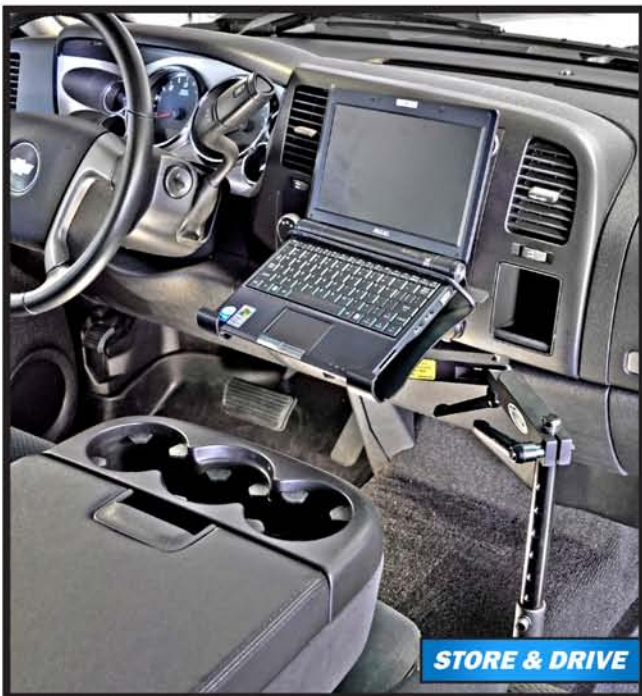

NEW NETBOOK DESKTOP

**DESIGNED TO FIT MOST NETBOOKS
ON THE MARKET & WORKS WITH
EXISTING JOTTO DESK MOUNTS!
THE PERFECT SOLUTION!**

HOW TO ORDER:

- A. If currently using a Jotto Desk Laptop Mount and are transitioning to a NetBook, simply order 425-5615.**
- B. For new Jotto Desk mount purchases **WITH** a NetBook Desktop, order the Jotto Desk mount part# **AND** 425-5616.**
- or**
- C. Call 877.455.6886 and ask to speak with your Sales Manager.**

**QUICK RELEASE
HANDLE**

**ADJUSTABLE FIT FOR
YOUR NETBOOK**

For more information, visit us online @ www.JottoDesk.com