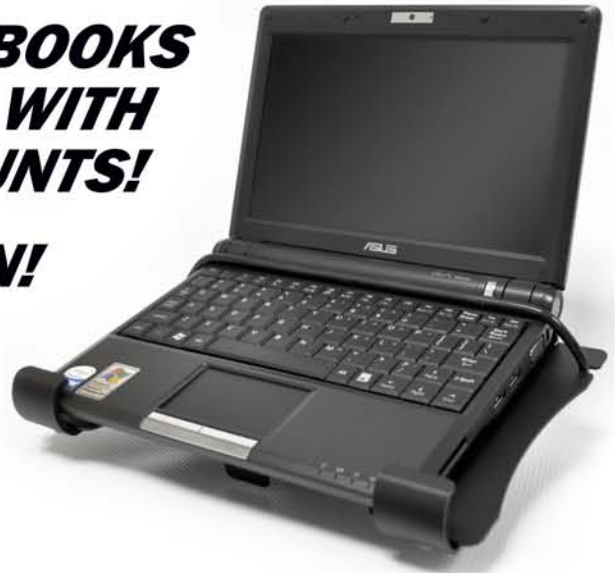

NEW NETBOOK DESKTOP

**DESIGNED TO FIT MOST NETBOOKS
ON THE MARKET & WORKS WITH
EXISTING JOTTO DESK MOUNTS!
THE PERFECT SOLUTION!**

HOW TO ORDER:

- A. If currently using a Jotto Desk Laptop Mount and are transitioning to a NetBook, simply order 425-5615.**
- B. For new Jotto Desk mount purchases **WITH** a NetBook Desktop, order the Jotto Desk mount part# **AND** 425-5616.**
- or**
- C. Call 877.455.6886 and ask to speak with your Sales Manager.**

**QUICK RELEASE
HANDLE**

**ADJUSTABLE FIT FOR
YOUR NETBOOK**

For more information, visit us online @ www.JottoDesk.com