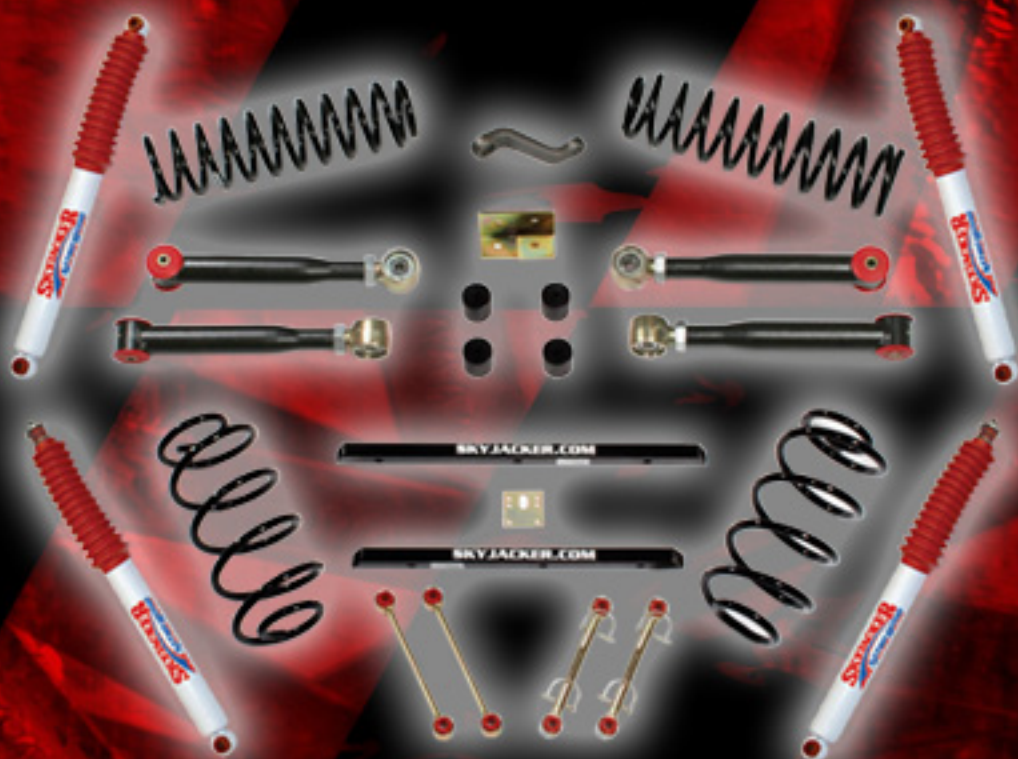

SKYJACKER[®] SUSPENSIONS

TJ & JK VALUE FLEX SPORT LIFTS

TJ403BPHX

TJ401BPHX

JK401KHx