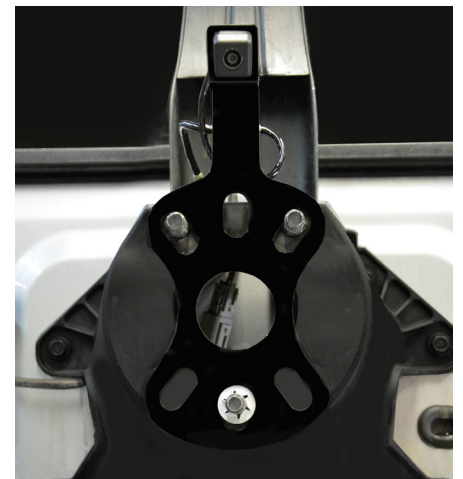

Features:

- Unique high-mount camera system for Jeep Wrangler
- Brandmotion-exclusive design
- Innovative spare tire hub mounting bracket
- OEM-validated camera
- CCD technology for image crispness & nighttime brightness

Select from 3 kits based on available display options in the vehicle:

P/N 9002-8826 - for vehicles requiring a mirror-based solution
Includes Authentic OEM replacement mirror with 3.5" monitor and auto dimming capability

P/N 9002-8827 - for vehicles with a factory radio / navigation display
Includes a programming module that temporarily plugs into the OBDII port to code the radio. **NO DEALERSHIP ACTIVATION NEEDED!**

P/N 9002-8828 - for vehicles with an aftermarket display
Includes composite (RCA) plug for connection to video input on monitor