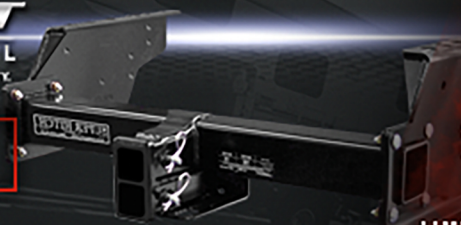

BUY NOW

3-Bike Aluminum Carrier
UPI100-0001
Only \$47.56

BUY NOW

6-Globe String Light Set
PPR1632-77404
Only \$59.62

BUY NOW

PROMO CODE
SUPER25

SHOP NOW

USE THE PROMO CODE AND