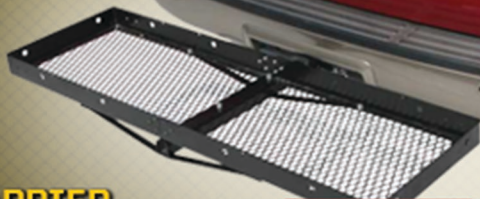

TOWING, TRAILER & RV  
SPECIALS

**FREE HITCH RACK**

**FOR ALL RV PART ORDERS  
OF \$500 OR MORE ON THE SAME INVOICE**

PMXRCK7700

**60" x 20" HITCH MOUNTED CARGO CARRIER  
BLACK POWDER COATED, FITS ALL 2" RECEIVERS**