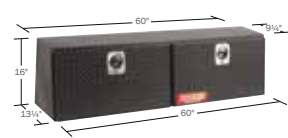

NEW

Saddle Boxes / Cross Boxes

Full Size Truck Standard Saddle 10.7 CUBIC FEET

300105-9-01 300105-53-01

Approximate Ship Weight : 56 lbs

Full Size Truck Low Profile Saddle 9.5 CUBIC FEET

300106-9-01 300106-53-01

Approximate Ship Weight : 52 lbs

Side Boxes

48\" Short Lo-Side 12.5 CUBIC FEET

300304-9-01 300304-53-01

Approximate Ship Weight : 39 lbs

60\" Standard Lo-Side 9.3 CUBIC FEET

300300-9-01 300300-53-01

Approximate Ship Weight : 47 lbs

60\" Hi-Side Boxes 3.3 CUBIC FEET

300302-9-01 300302-53-01

Approximate Ship Weight : 45 lbs

90\" Hi-Side Boxes 4.4 CUBIC FEET

300303-9-01 300303-53-01

Approximate Ship Weight : 57 lbs

PROFESSIONAL GRADE PROTECTION