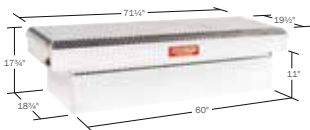

NEW

Saddle Boxes / Cross Boxes

Full Size Truck Standard Saddle 10.7 CUBIC FEET

300105-9-01 300105-53-01

Approximate Ship Weight : 56 lbs

Full Size Truck Low Profile Saddle 9.5 CUBIC FEET

300106-9-01 300106-53-01

Approximate Ship Weight : 56 lbs

Full Size Truck Standard Cross 10.2 CUBIC FEET

300207-9-01 300207-53-01

Approximate Ship Weight : 56 lbs

Compact Truck Standard Saddle 9 CUBIC FEET

300104-9-01 300104-53-01