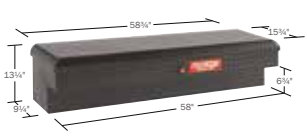

NEW

Saddle Boxes / Cross Boxes

Full Size Truck Standard Saddle 10.7 CUBIC FEET

300105-9-01 300105-53-01

Approximate Ship Weight : 56 lbs

Full Size Truck Low Profile Saddle 9.5 CUBIC FEET

300106-9-01 300106-53-01

Approximate Ship Weight : 52 lbs

Side Boxes

48\" Short Lo-Side 12.5 CUBIC FEET

300304-9-01 300304-53-01

Approximate Ship Weight : 39 lbs

60\" Standard Lo-Side 9.3 CUBIC FEET

300300-9-01 300300-53-01

Approximate Ship Weight : 47 lbs

60\" Hi-Side Boxes 3.3 CUBIC FEET

300302-9-01 300302-53-01

Approximate Ship Weight : 45 lbs

90\" Hi-Side Boxes 4.4 CUBIC FEET

300303-9-01 300303-53-01

Approximate Ship Weight : 57 lbs

PROFESSIONAL GRADE PROTECTION