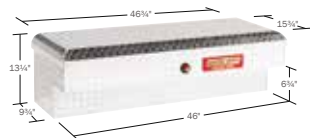

NEW

Saddle Boxes / Cross Boxes

Full Size Truck Standard Saddle 10.7 CUBIC FEET

300105-9-01 300105-53-01

Approximate Ship Weight : 56 lbs

Full Size Truck Low Profile Saddle 9.5 CUBIC FEET

300106-9-01 300106-53-01

Approximate Ship Weight : 56 lbs

Full Size Truck Standard Cross 10.2 CUBIC FEET

300207-9-01 300207-53-01

Approximate Ship Weight : 56 lbs

Compact Truck Standard Saddle 9 CUBIC FEET

300104-9-01 300104-53-01

Approximate Ship Weight : 52 lbs

Side Boxes

48\" Short Lo-Side 12.5 CUBIC FEET

300304-9-01 300304-53-01

Approximate Ship Weight : 39 lbs

60\" Standard Lo-Side 9.3 CUBIC FEET

300300-9-01 300300-53-01

Approximate Ship Weight : 47 lbs