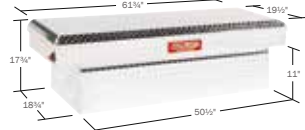

NEW

Saddle Boxes / Cross Boxes

Full Size Truck Standard Saddle 10.7 CUBIC FEET

300105-9-01 300105-53-01

Approximate Ship Weight : 56 lbs

Full Size Truck Low Profile Saddle 9.5 CUBIC FEET

300106-9-01 300106-53-01

Approximate Ship Weight : 56 lbs

Full Size Truck Standard Cross 10.2 CUBIC FEET

300207-9-01 300207-53-01

Approximate Ship Weight : 56 lbs

Compact Truck Standard Saddle 9 CUBIC FEET

300104-9-01 300104-53-01

Approximate Ship Weight : 52 lbs

Side Boxes

48\" Short Lo-Side 12.5 CUBIC FEET

300304-9-01 300304-53-01

Approximate Ship Weight : 39 lbs

60\" Standard Lo-Side 9.3 CUBIC FEET

300300-9-01 300300-53-01

Approximate Ship Weight : 47 lbs