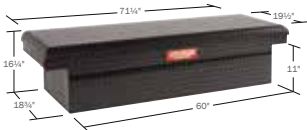

NEW

Saddle Boxes / Cross Boxes

Full Size Truck Standard Saddle 10.7 CUBIC FEET

300105-9-01 300105-53-01

Approximate Ship Weight : 56 lbs

Full Size Truck Low Profile Saddle 9.5 CUBIC FEET

300106-9-01 300106-53-01

Approximate Ship Weight : 56 lbs

Full Size Truck Standard Cross 10.2 CUBIC FEET

300207-9-01 300207-53-01

Approximate Ship Weight : 56 lbs

Compact Truck Standard Saddle 9 CUBIC FEET

300104-9-01 300104-53-01