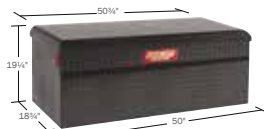

Universal Chest

50\" Universal Chest 18.8 CUBIC FEET

300401-9-01 300401-53-01

Approximate Ship Weight : 46 lbs

Coming Soon

72\" Long Lo-Side 5.3 CUBIC FEET

300301-9-01 300301-53-01

36\" Underbed 7.1 CUBIC FEET

300500-9-01 300500-53-01

48\" Underbed 9.5 CUBIC FEET

300501-9-01 300501-53-01