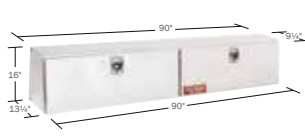

NEW

Saddle Boxes / Cross Boxes

Full Size Truck Standard Saddle 10.7 CUBIC FEET

300105-9-01 300105-53-01

Approximate Ship Weight : 56 lbs

Full Size Truck Low Profile Saddle 9.5 CUBIC FEET

300106-9-01 300106-53-01

Approximate Ship Weight : 56 lbs

Full Size Truck Standard Cross 10.2 CUBIC FEET

300207-9-01 300207-53-01

Approximate Ship Weight : 56 lbs

Compact Truck Standard Saddle 9 CUBIC FEET

300104-9-01 300104-53-01

Approximate Ship Weight : 52 lbs

Side Boxes

48\" Short Lo-Side 12.5 CUBIC FEET

300304-9-01 300304-53-01

Approximate Ship Weight : 39 lbs

60\" Standard Lo-Side 9.3 CUBIC FEET

300300-9-01 300300-53-01

Approximate Ship Weight : 47 lbs

60\" Hi-Side Boxes 3.3 CUBIC FEET

300302-9-01 300302-53-01

Approximate Ship Weight : 45 lbs

90\" Hi-Side Boxes 4.4 CUBIC FEET

300303-9-01 300303-53-01

Approximate Ship Weight : 57 lbs

PROFESSIONAL GRADE PROTECTION