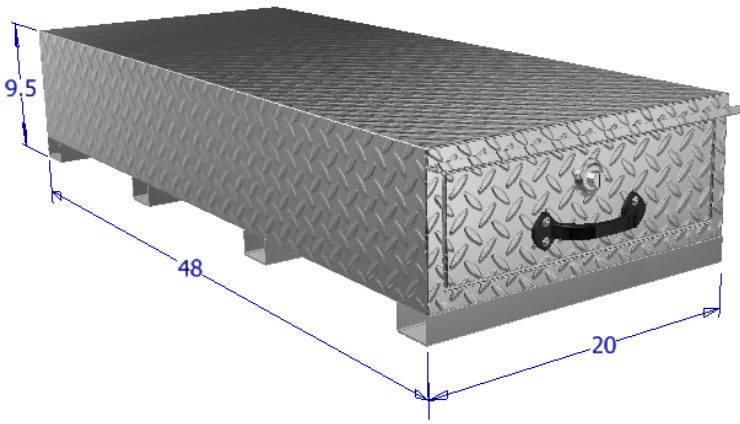

# Introducing the new **BRUTE** BedSafe™

All Aluminum Heavy Duty Roller Drawer Box

Fits the beds of pickups, service bodies, and vans alike.

# 50% Lighter Than Steel!

- .100" Thick Aluminum Diamond Tread Case, Reinforced
- .125" Thick Smooth Mill Finish Drawer
- Aluminum Moveable Dividers
- Single Touch Safety Plunger Latch
- Stainless Steel Push Button Lock
- Overhead Rain Gutter
- 3/16" Thick Bottom Reinforcement Channels
- Weather Resistant
- 500 Lbs. Top & Side Load Capacity (evenly distributed)
- 350 Lbs. Drawer Capacity (evenly distributed)
- Plus Nut Mounting

**MODEL HBS306**

**STANDARD MODEL HBS306**

- One Drawer
- Two Compartments
- Ten Dividers
- One Handle
- One Push Button Lock
- 500 Lbs. Load Rating On Top (evenly distributed)
- 350 Lbs. Load Rating In Drawer (evenly distributed)