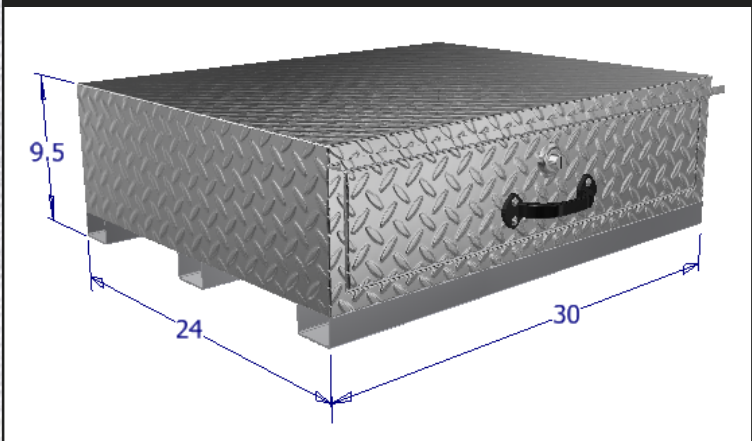

MODEL HBS312

SHORT MODEL HBS312

- One Drawer
- Three Compartments
- 9 Dividers
- One Handle
- One Push Button Lock
- 500 Lbs. Load Rating On Top (evenly distributed)
- 350 Lbs. Load Rating In Drawer (evenly distributed)