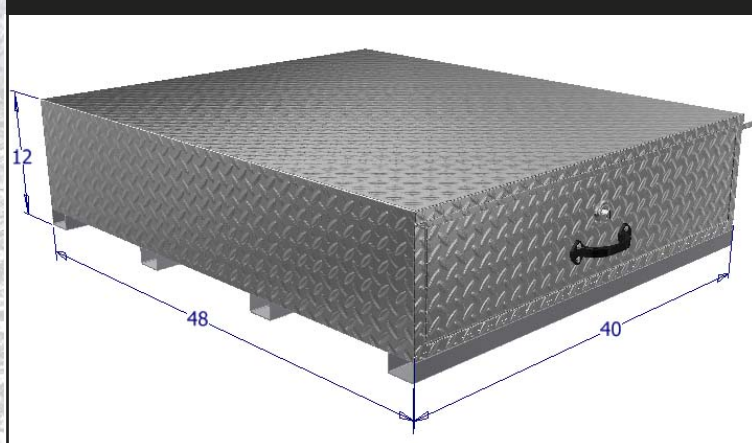

MODEL HBS338

STANDARD MODEL HBS338

- One Drawer
- Four Compartments
- Sixteen Dividers
- One Handle
- One Push Button Lock
- 500 Lbs. Load Rating On Top (evenly distributed)
- 350 Lbs. Load Rating In Drawer (evenly distributed)