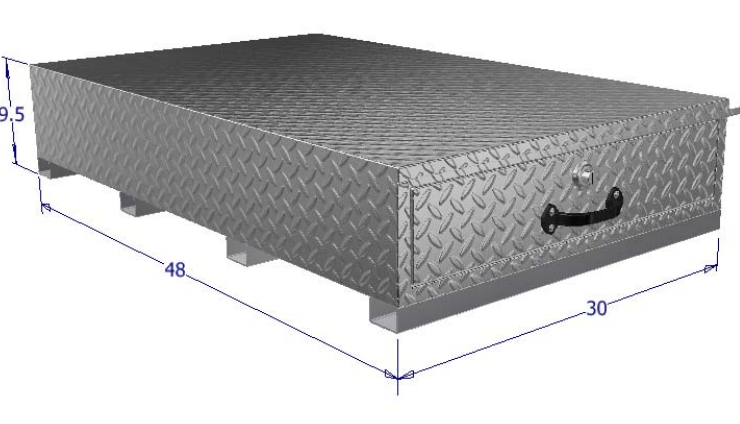

MODEL HBS307

STANDARD MODEL HBS307

- One Drawer
- Three Compartments
- Twelve Dividers
- One Handle
- One Push Button Lock
- 500 Lbs. Load Rating On Top (evenly distributed)
- 350 Lbs. Load Rating In Drawer (evenly distributed)