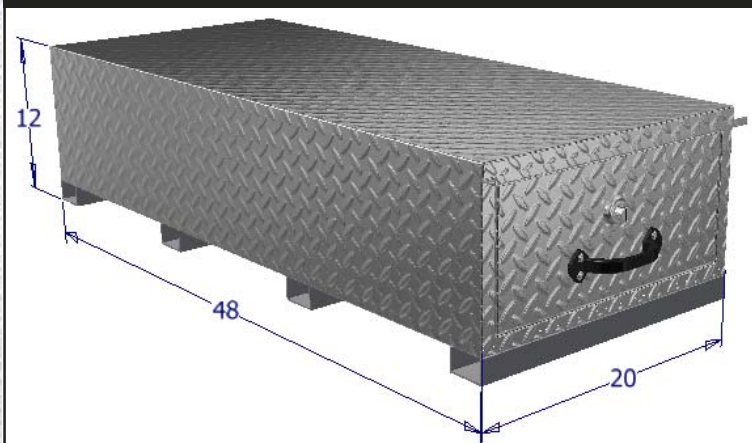

MODEL HBS336

STANDARD MODEL HBS336

- One Drawer
- Two Compartments
- Ten Dividers
- One Handle
- One Push Button Lock
- 500 Lbs. Load Rating On Top (evenly distributed)
- 350 Lbs. Load Rating In Drawer (evenly distributed)