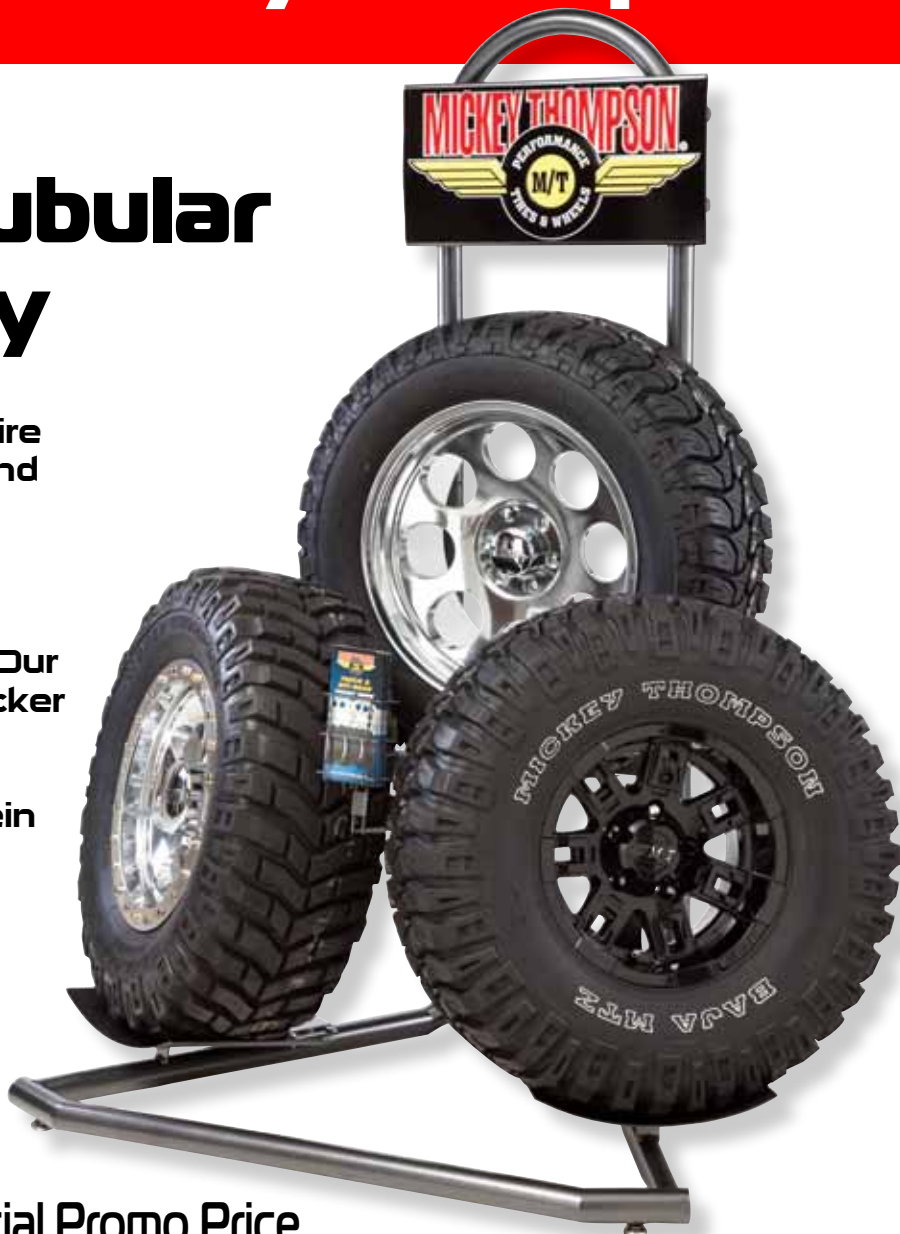

New From Mickey Thompson!

Full Size Tubular Tire Display

- Adjustable For Multiple Tire And Wheel Diameters And Widths
- M/T Literature Holder
- Sign Holder Works With Our Embossed Aluminum Tacker Signs (Sold Separately)
- Powder Coated Silver Vein Finish For Durability And Great Looks
- Easy To Assemble

Tires & Wheels Sold Separately

Display Part # P960
MT Sign Part # P750

Special Promo Price
\$280 Ea.
Plus Shipping
Sign Sold Separately

To Order Call 800-222-9092 x3100

Mickey Thompson Performance Tires and Wheels 4600 Prosper Drive, Stow, OH 44224