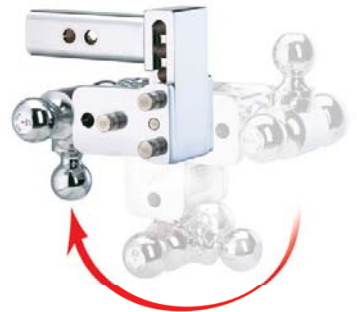

Bling

for your truck

Chrome Tow and Stow Receiver Hitch

- Eliminate the need for multiple ball mounts
- Adjust height in one-inch increments
- Stows under vehicle when not in use

Rotate the Ball
To the Desired Size

Adjust the Height
Raise or Lower

Stow the Hitch
Under the Vehicle

Class IV tow rating: 1,000 lb Tongue Wt
10,000 lb Trailer Wt

www.turnoverball.com

B&W Trailer Hitches • 1216 Hwy 224
Humboldt, KS 66748 • 800-248-6564